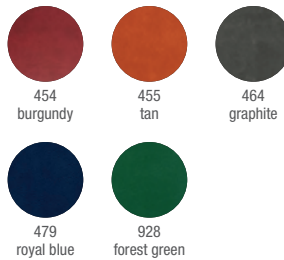

Tucson

25 diaries

best
seller

Tucson

25 diaries

colours
white
pages

formats
white
pages

U80/25 small pocket weekly

U85/25 pocket weekly

U90/25 A5 daily

U92/25 A5 weekly

U96/25 quarto weekly

U93/25 A4 daily
NEW layout

U83/25 pocket weekly

U94/25 A5 daily

U97/25 quarto weekly

colours
cream
pages

features

white or cream paper
blind embossed date
gold page edges in cream page designs
silver page edges in white page designs
ribbon marker
padded covers in desk
full colour uk & world maps (excluding small pocket weekly & A4)

format / colour selector

444	452	454	455	456	464	469	477	479	480	481	482	917	928
white													
●							●			●	●	●	
●	●											●	
●	●				●	●	●		●	●	●		
●	●							●	●	●	●		
●	●				●		●	●	●	●			
●	●				●	●	●	●	●	●			