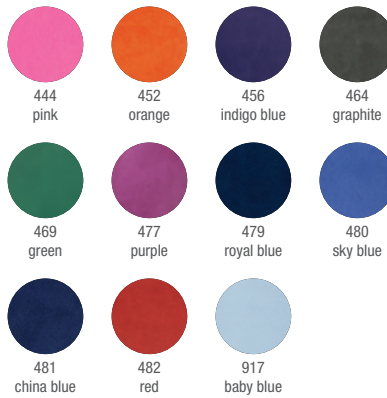

Tucson

25 diaries

best
seller

Tucson

25 diaries

colours
white
pages

formats
white
pages

U80/25 small pocket weekly

colours
cream
pages

features

white or cream paper
blind embossed date
gold page edges in cream page designs
silver page edges in white page designs
ribbon marker
padded covers in desk
full colour uk & world maps (excluding small pocket weekly & A4)

branding
options

formats
cream
pages

detailing

tucson is soft to the touch yet durable and features our signature embossed date design finished off with luxurious silver or gilt edges depending on which page design you choose.

format / colour selector

444	452	454	455	456	464	469	477	479	480	481	482	917	928
white													
●							●			●	●	●	
●	●											●	
●	●				●	●	●		●	●	●		
●	●							●	●	●	●		
●	●				●		●	●	●	●			
●	●				●	●	●	●	●	●			