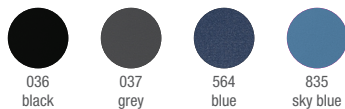

Matra De Luxe

04DL diaries

matt effect cover with a unique blind and silver date design, matching silver corners and luxury silver page edges.

colours

036
black037
grey564
blue835
sky blue

features

FSC® certified white paper
blind & silver foil date
silver metal corners
silver page edges
ribbon marker
padded covers
full colour uk & world maps (excluding A4)
suitable for branding foils

branding options

...we recommend

format / colour selector

Matra De Luxe 2022 Diaries	036	037	564	835	
	●		●		U85/04DL
	●	●			U90/04DL
	●	●	●		U96/04DL
	●	●	●	●	U93/04DL

● = available (subject to stock)

custom orders available from 300 pieces