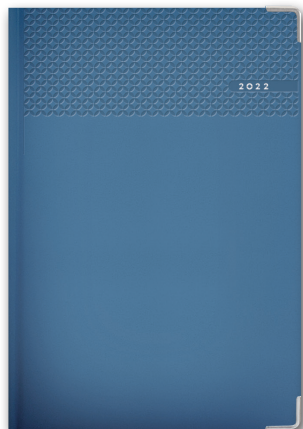

Matra De Luxe

04DL diaries

matt effect cover with a unique blind and silver date design, matching silver corners and luxury silver page edges.

colours

036
black037
grey564
blue835
sky blue

features

FSC® certified white paper
blind & silver foil date
silver metal corners
silver page edges
ribbon marker
padded covers
full colour uk & world maps (excluding A4)
suitable for branding foils

branding options

...we recommend

format / colour selector

Matra De Luxe 2022 Diaries	036	037	564	835	
	●		●		U85/04DL
	●	●			U90/04DL
	●	●	●		U96/04DL
	●	●	●	●	U93/04DL

● = available (subject to stock)

custom orders available from 300 pieces